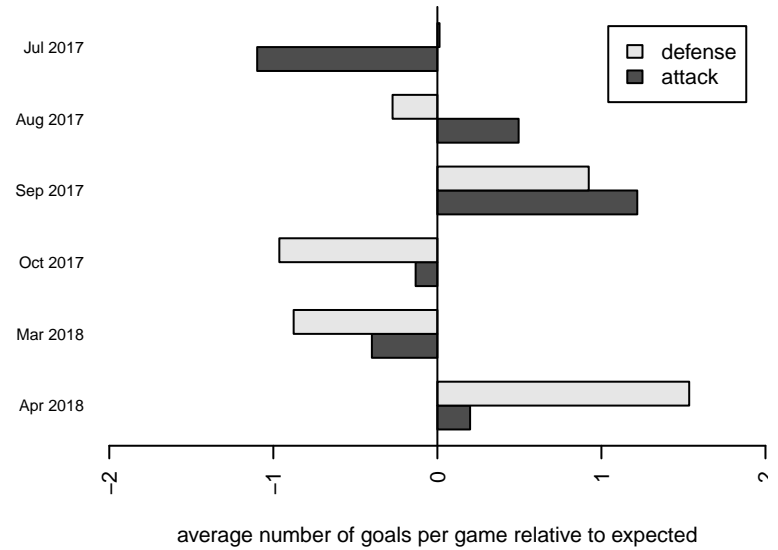

Performance relative to 13 month average