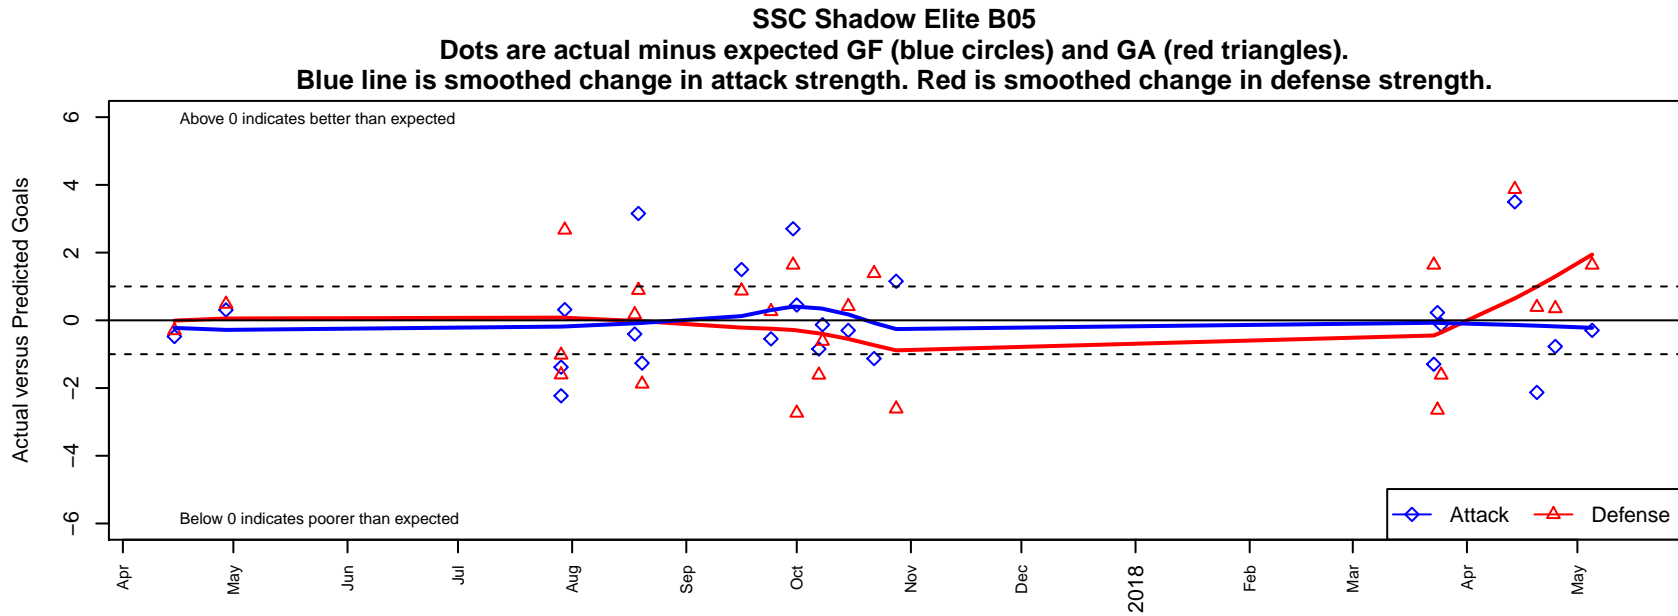

SSC Shadow Elite B05

Spokane SC Shadow
 Spokane Valley, WA
 B05 total strength=642
 attack=0.99 defense=0.34
 fall league = PSPL Copa 1 – East Red U13
 spr league = Spr PSPL EWA – '05 Copa 1 – East U13
 notes= Blackmer 2015–6

**attack and defense variance (black dot)
relative to other teams
and top 10 in region**

**attack and defense rating
relative to others at age
and all opponents in last 13 months**

Performance relative to 13 month average