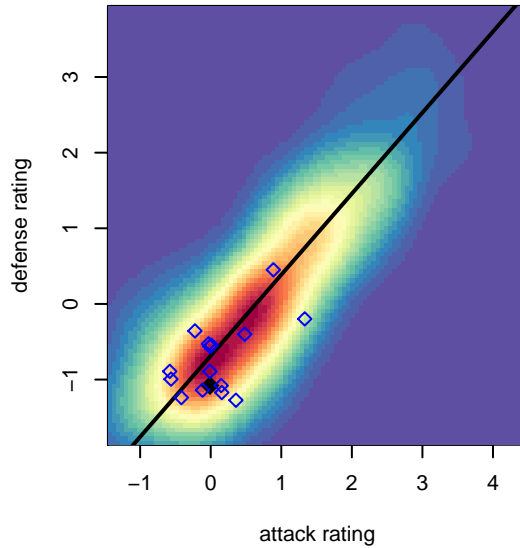

SSC Shadow Elite B05

Spokane SC Shadow
 Spokane Valley, WA
 B05 total strength=642
 attack=0.99 defense=0.34
 fall league = PSPL Copa 1 – East Red U13
 spr league = Spr PSPL EWA – '05 Copa 1 – East U13
 notes= Blackmer 2015–6

alt names used:
 Spokane SC Shadow Elite B05
 Spokane Shadow Elite B05 Blackmer
 SSC SHADOW ELITE SPOKANE SSC SHADC
 Spokane Shadow Elite B05 Blackmer

Venues played:
 2016 Spr IPL East U12
 2017 River City Cup U13 (2005) U13
 2017 Xtreme Cup BU13 Gold
 2017 PSPL Copa 1 – East Red U13
 2017 Spr PSPL EWA – '05 Copa 1 – East U13

**attack and defense variance (black dot)
relative to other teams
and top 10 in region**

**attack and defense rating
relative to others at age
and all opponents in last 13 months**

Performance relative to 13 month average