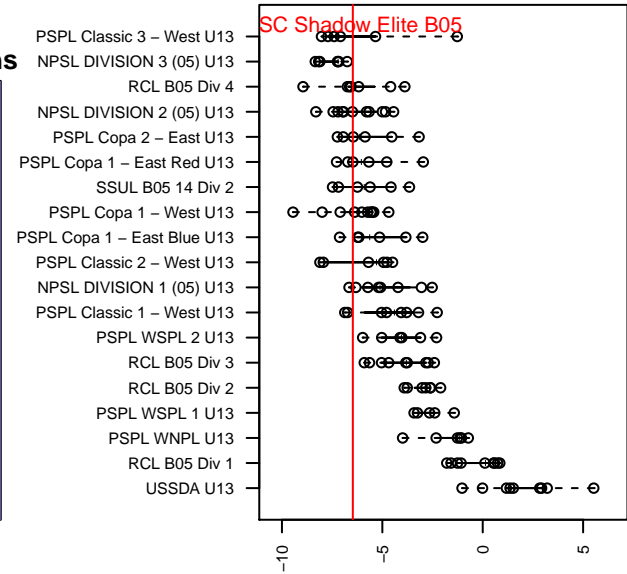

SSC Shadow Elite B05

Spokane SC Shadow
 Spokane Valley, WA
 B05 total strength=642
 attack=0.99 defense=0.34
 fall league = PSPL Copa 1 – East Red U13
 spr league = Spr PSPL EWA – '05 Copa 1 – East U13
 notes= Blackmer 2015–6

alt names used:
 Spokane SC Shadow Elite B05
 Spokane Shadow Elite B05 Blackmer
 SSC SHADOW ELITE SPOKANE SSC SHADC
 Spokane Shadow Elite B05 Blackmer

Venues played:
 2016 Spr IPL East U12
 2017 River City Cup U13 (2005) U13
 2017 Xtreme Cup BU13 Gold
 2017 PSPL Copa 1 – East Red U13
 2017 Spr PSPL EWA – '05 Copa 1 – East U13

**attack and defense variance (black dot)
relative to other teams
and top 10 in region**

**attack and defense rating
relative to others at age
and all opponents in last 13 months**

Performance relative to 13 month average